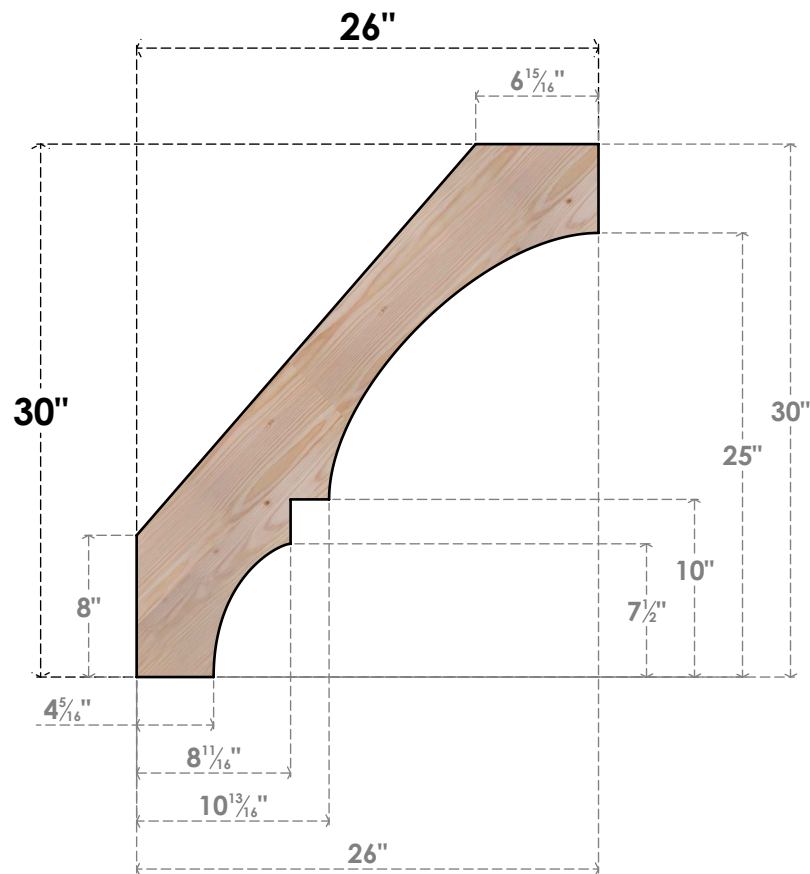

BRC04X26X30BOA00SDF

3 1/2"W X 26"D X 30"H BALBOA SMOOTH BRACE, DOUGLAS FIR

SIDE

FRONT

EKENA MILLWORK
 2300 WEST MAIN ST.
 CLARKSVILLE, TX 75426
 TOLL FREE: 866-607-0453
 WWW.EKENAMILLWORK.COM

NOTES

1. INSTALLATION TO BE COMPLETED IN ACCORDANCE WITH MANUFACTURER'S SPECIFICATIONS.
2. DRAWING MAY NOT BE TO SCALE
3. THIS DRAWING IS INTENDED FOR DESIGN AND PLANNING PURPOSES ONLY.
4. ALL INFORMATION CONTAINED HEREIN WAS CURRENT AT THE TIME OF DEVELOPMENT BUT MUST BE REVIEWED AND APPROVED BY THE PRODUCT MANUFACTURER TO BE CONSIDERED ACCURATE.
5. PRODUCTS ARE NOT KILN DRIED. THIS ITEM IS UNIQUE AND WILL CONTAIN THE NATURAL VARIATIONS THAT THE WOOD SPECIES OFFERS. THIS MAY RESULT IN VARIATIONS UP TO 1/4"